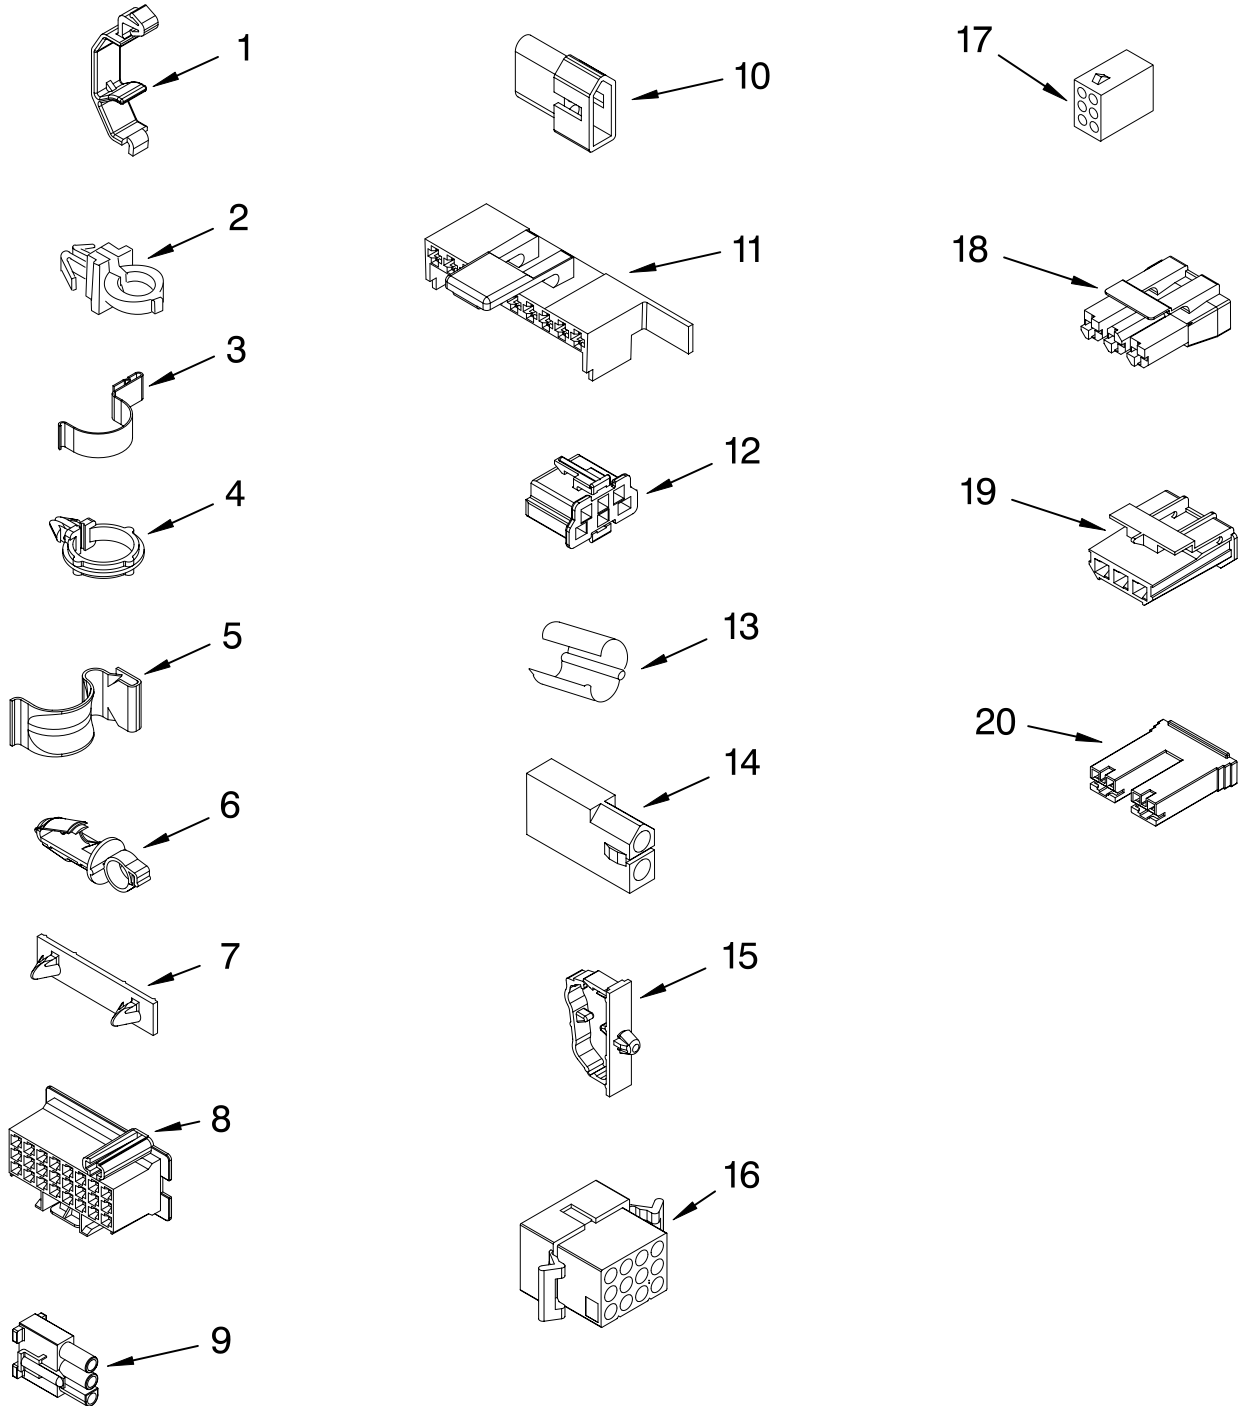

WIRING HARNESS PARTS

For Model: CAM2752TQ0
(White)

WH2J

WIRING HARNESS PARTS

For Model: CAM2752TQ0
(White)

Illus. No.	Part No.	DESCRIPTION	Illus. No.	Part No.	DESCRIPTION	Illus. No.	Part No.	DESCRIPTION
1	3349557	Retainer, Harness	9	62889	Receptacle, Terminal	16	3390423	Block, Disconnect (12-Way)
2	388498	Clip, Harness			(3-Way)	17	3347730	Receptacle (6-Way)
3	3347812	Clip, Harness	10	353424	Plug, Terminal	18	3948617	Connector (T.P.A.) (3-Circuit)
4	3352501	Clip, Harness (Push-In)	11	62505	Block, Disconnect (Motor 2 Speed)	19	3360056	Plug (T.P.A.) (3-Circuit) (Pressure Switch)
5	90016	Clip, Harness (Half-Harness)	12	3347243	Block, Disconnect	20		Block, Connector
6	3390496	Clip, Harness	13	63523	Protector		3354925	Natural
7	389379	Retainer, Harness	14	717252	Connector (2-Way)		3354926	Red
8		Timer, Block Disconnect	15	3352944	Clip, Harness			
	3948614	Natural						
	352089	Black						

**FOR COMPLETE WIRING HARNESS REFER TO
CONTROL AND REAR PANEL PARTS PAGE**

WH2J

FOR ORDERING INFORMATION REFER TO PARTS PRICE LIST